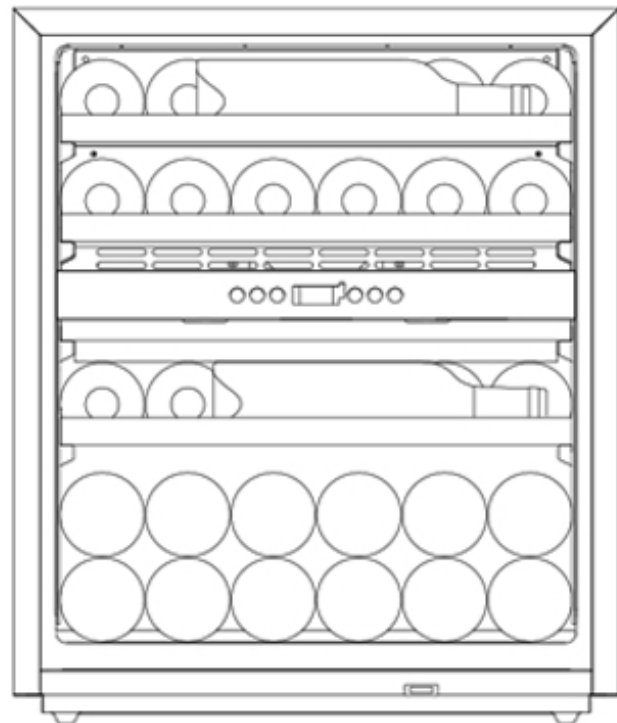

Bottle loading plan

DUNAVOX GLANCE-32
DAVG-32.80DB.TO, DSS.TO

Standard 750mL Bordeaux bottle

7

6

7

12

32