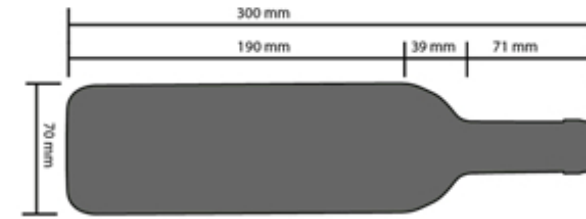

Bottle loading plan

DUNAVOX GLANCE-32
DAVG-32.80DB.TO, DSS.TO

Standard 750mL Bordeaux bottle

7

6

7

12

32