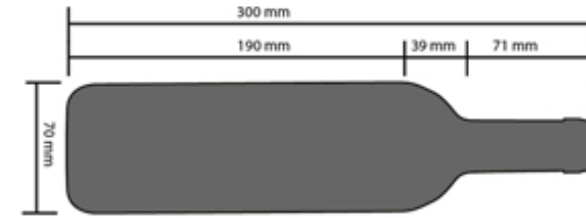

Bottle loading plan

DUNAVOX GRANDE-123 DX-123.338DB, DSS

14
8
8
8
8
8
7
8
8
8
8
8
8
8
8
6
123

Standard 750mL Bordeaux bottle