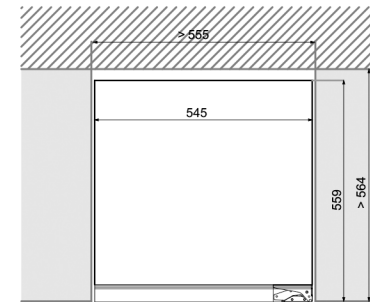

DUNAVOX GLANCE-32

DAVG-32.80DB.TO, DSS.TO

Front View

Side View

Top View

Remove