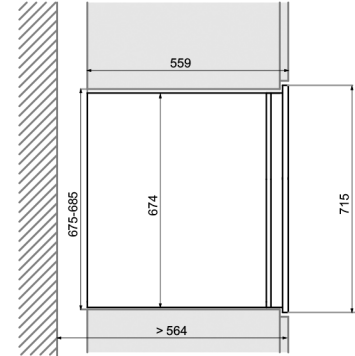

DUNAVOX GLANCE-32

DAVG-32.80DB.TO, DSS.TO

Front View

Side View

Top View

Remove