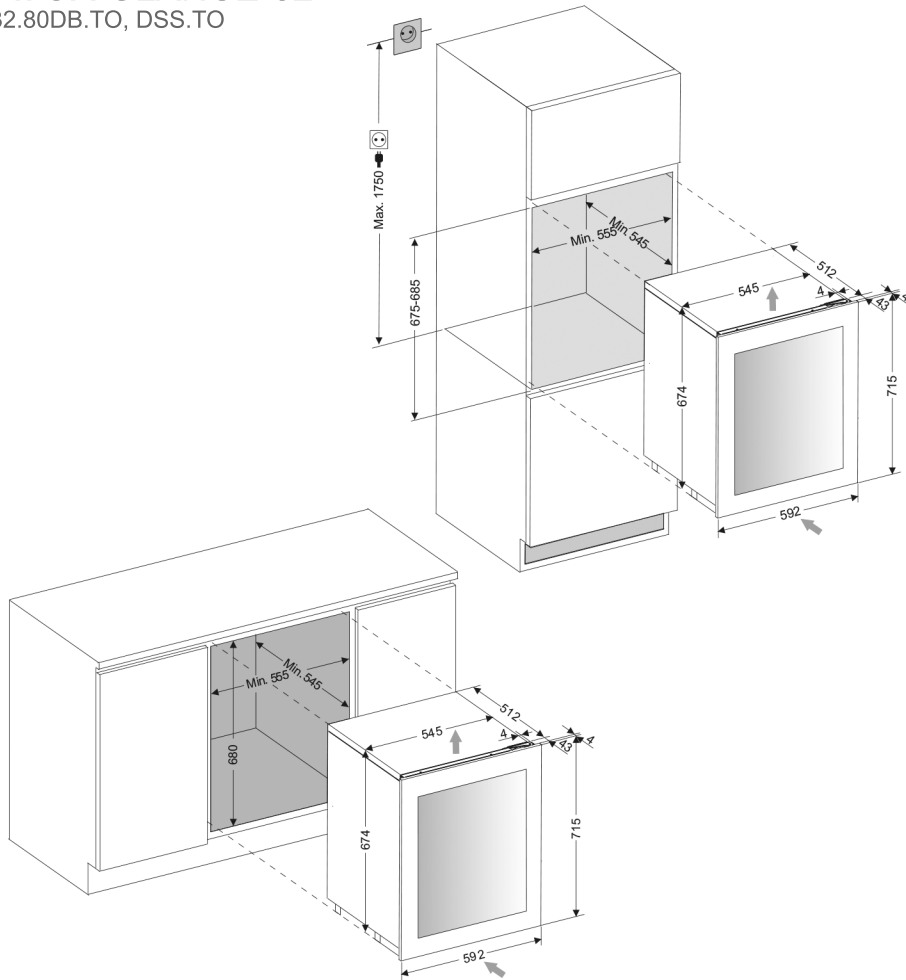

DUNAVOX GLANCE-32

DAVG-32.80DB.TO, DSS.TO

Front View

Side View

Top View

Remove